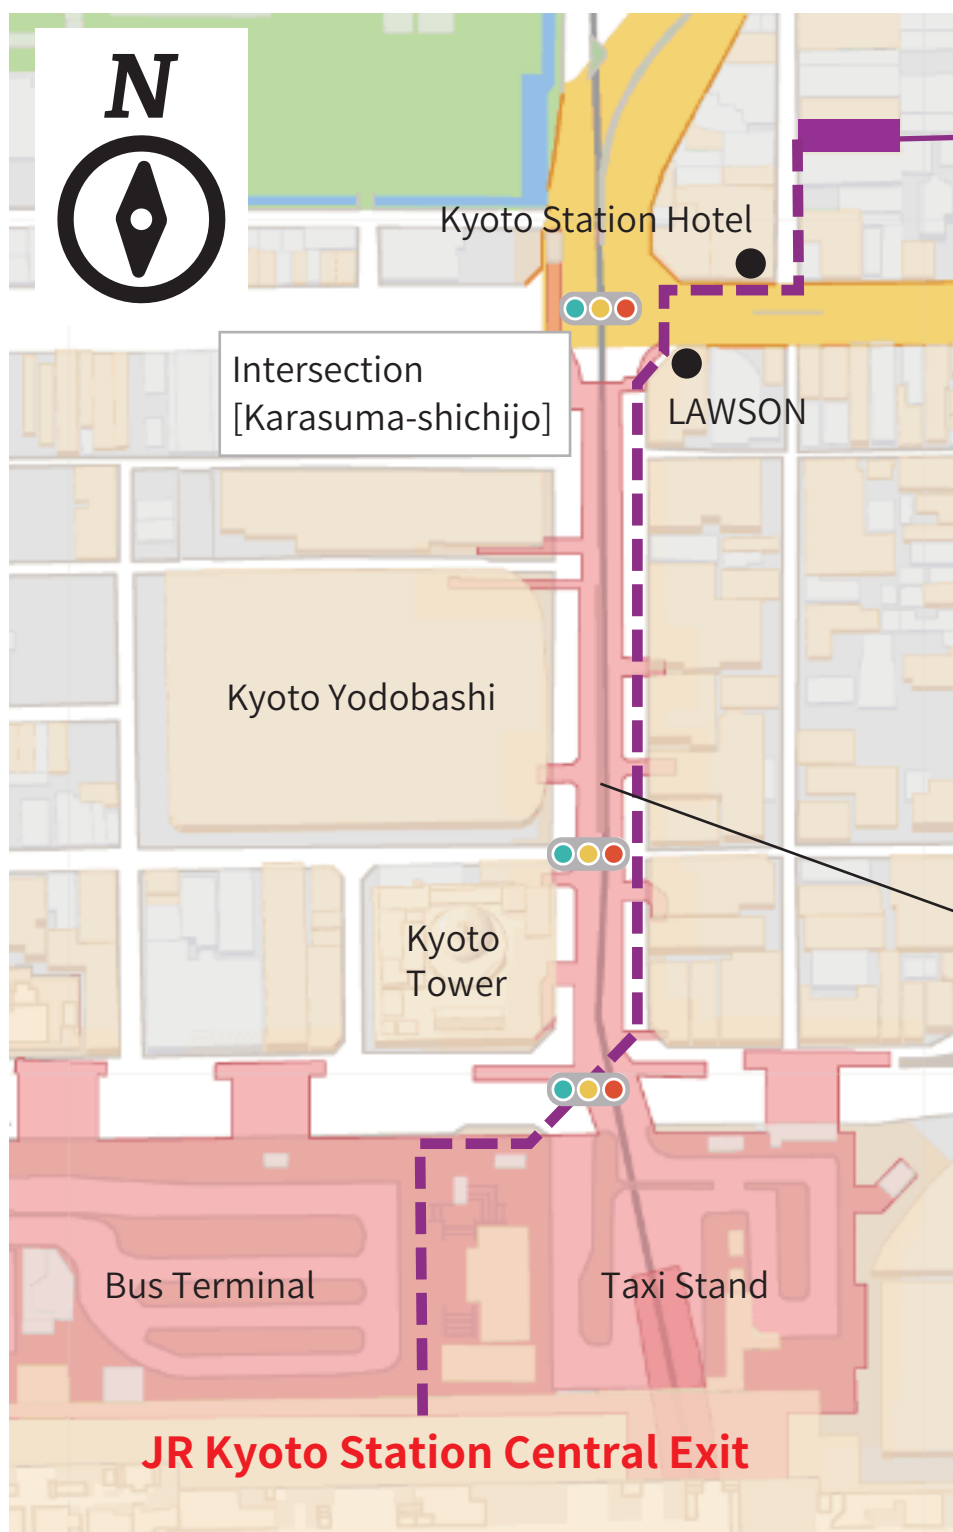

# Kyoto Hana Hostel

Address: 229 Kogawa-cho, Shimogyo-ku, Kyoto

Phone: 075-3571-3577

● From JR Kyoto Station Central Exit (about 5-minute walk)

1. Seeing Kyoto Tower on your left side, walk straight on down Karasuma-dori St. to the intersection "Karasuma-shichijo".
2. Turn right at the intersection, and you will see Kyoto Station Hotel at the corner.
3. Turn left and you will see us on the right side of the road.

There is an underground passage to Karasuma-shichijo intersection. It is a good way on rainy days.